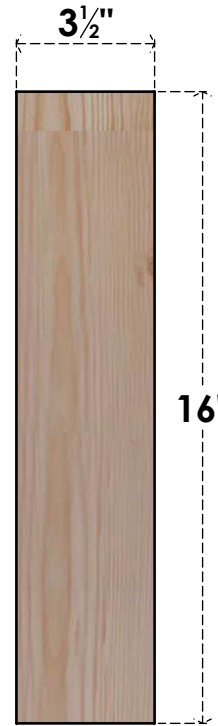

BRC04X08X16TRA00SDF

3 1/2"W X 8"D X 16"H TRADITIONAL SMOOTH BRACE, DOUGLAS FIR

SIDE

FRONT

EKENA MILLWORK
 2300 WEST MAIN ST.
 CLARKSVILLE, TX 75426
 TOLL FREE: 866-607-0453
 WWW.EKENAMILLWORK.COM

NOTES

1. INSTALLATION TO BE COMPLETED IN ACCORDANCE WITH MANUFACTURER'S SPECIFICATIONS.
2. DRAWING MAY NOT BE TO SCALE
3. THIS DRAWING IS INTENDED FOR DESIGN AND PLANNING PURPOSES ONLY.
4. ALL INFORMATION CONTAINED HEREIN WAS CURRENT AT THE TIME OF DEVELOPMENT BUT MUST BE REVIEWED AND APPROVED BY THE PRODUCT MANUFACTURER TO BE CONSIDERED ACCURATE.
5. PRODUCTS ARE NOT KILN DRIED. THIS ITEM IS UNIQUE AND WILL CONTAIN THE NATURAL VARIATIONS THAT THE WOOD SPECIES OFFERS. THIS MAY RESULT IN VARIATIONS UP TO 1/4"