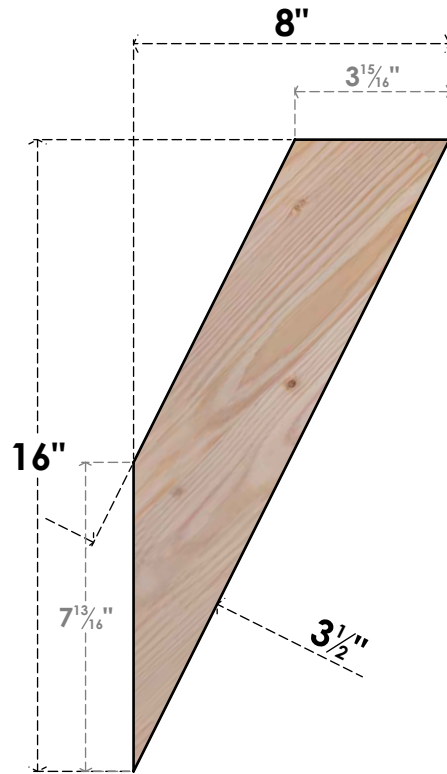

BRC04X08X16TRA00SDF

3 1/2"W X 8"D X 16"H TRADITIONAL SMOOTH BRACE, DOUGLAS FIR

SIDE

FRONT

EKENA MILLWORK
 2300 WEST MAIN ST.
 CLARKSVILLE, TX 75426
 TOLL FREE: 866-607-0453
 WWW.EKENAMILLWORK.COM

NOTES

1. INSTALLATION TO BE COMPLETED IN ACCORDANCE WITH MANUFACTURER'S SPECIFICATIONS.
2. DRAWING MAY NOT BE TO SCALE
3. THIS DRAWING IS INTENDED FOR DESIGN AND PLANNING PURPOSES ONLY.
4. ALL INFORMATION CONTAINED HEREIN WAS CURRENT AT THE TIME OF DEVELOPMENT BUT MUST BE REVIEWED AND APPROVED BY THE PRODUCT MANUFACTURER TO BE CONSIDERED ACCURATE.
5. PRODUCTS ARE NOT KILN DRIED. THIS ITEM IS UNIQUE AND WILL CONTAIN THE NATURAL VARIATIONS THAT THE WOOD SPECIES OFFERS. THIS MAY RESULT IN VARIATIONS UP TO 1/4"